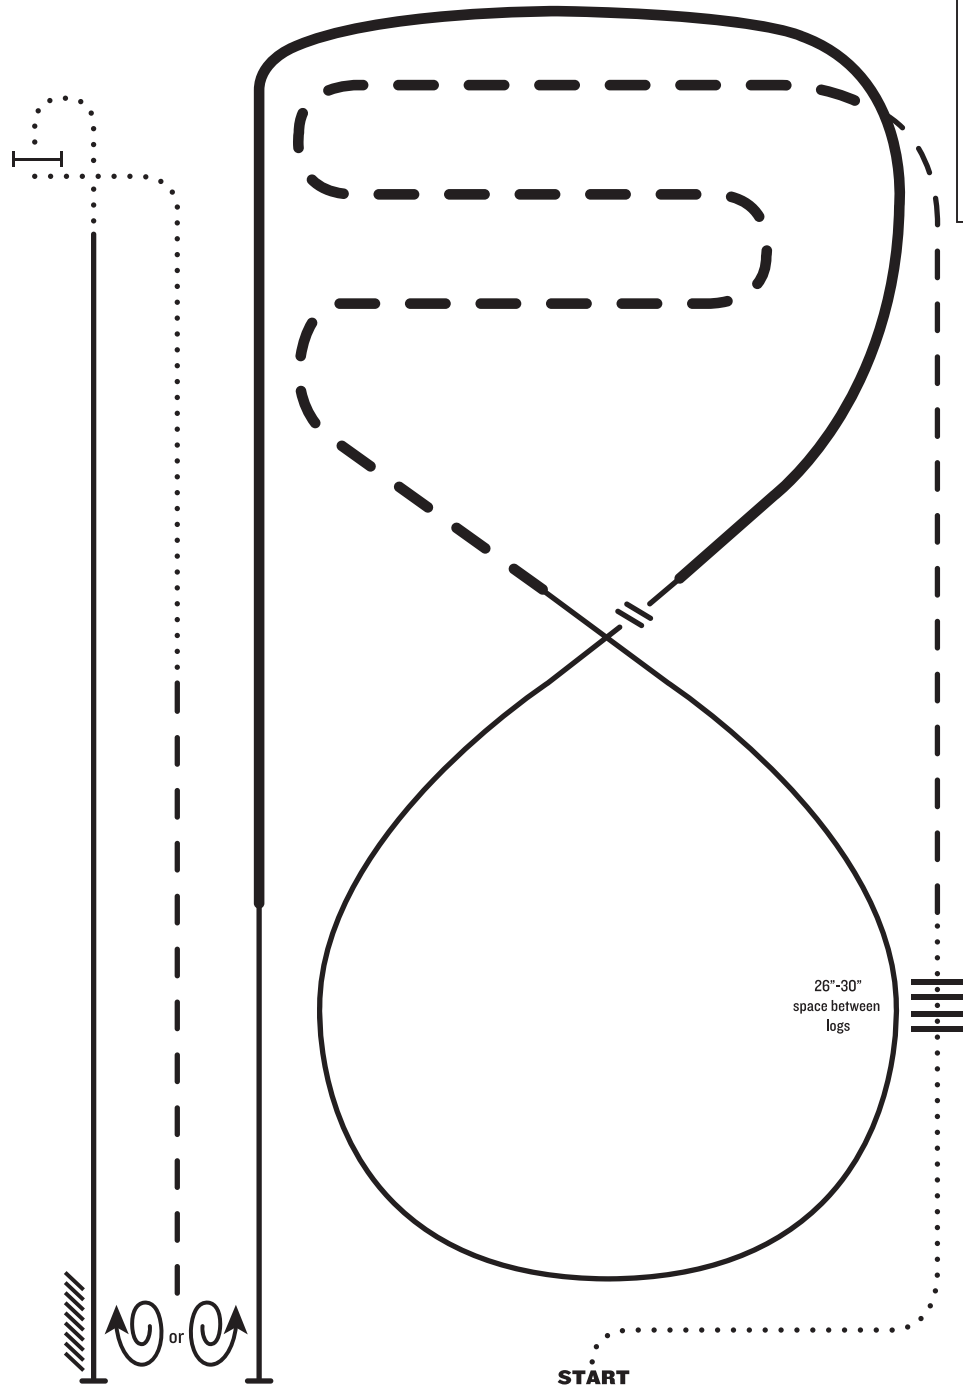

RANCH RIDING - PATTERN 13

LEGEND

.....	Walk
...	Extended Walk
- - -	Trot
- - -	Extended Trot
— — —	Lope
— — —	Extended Lope
////	Back
\\	Lead Change

1. Walk
2. Walk over logs
3. Trot
4. Extended trot serpentine
5. Lope right lead
6. Change leads (simple or flying)
7. Extended lope left lead, collect lope
8. Stop, 1 1/2 turn either direction
9. Trot
10. Walk to gate
11. Right hand push gate
12. Walk, lope left lead
13. Stop and back

Note: The drawn description of this pattern is only intended for the general depiction of the pattern. Exhibitors should utilize the arena space to best exhibit their horses.