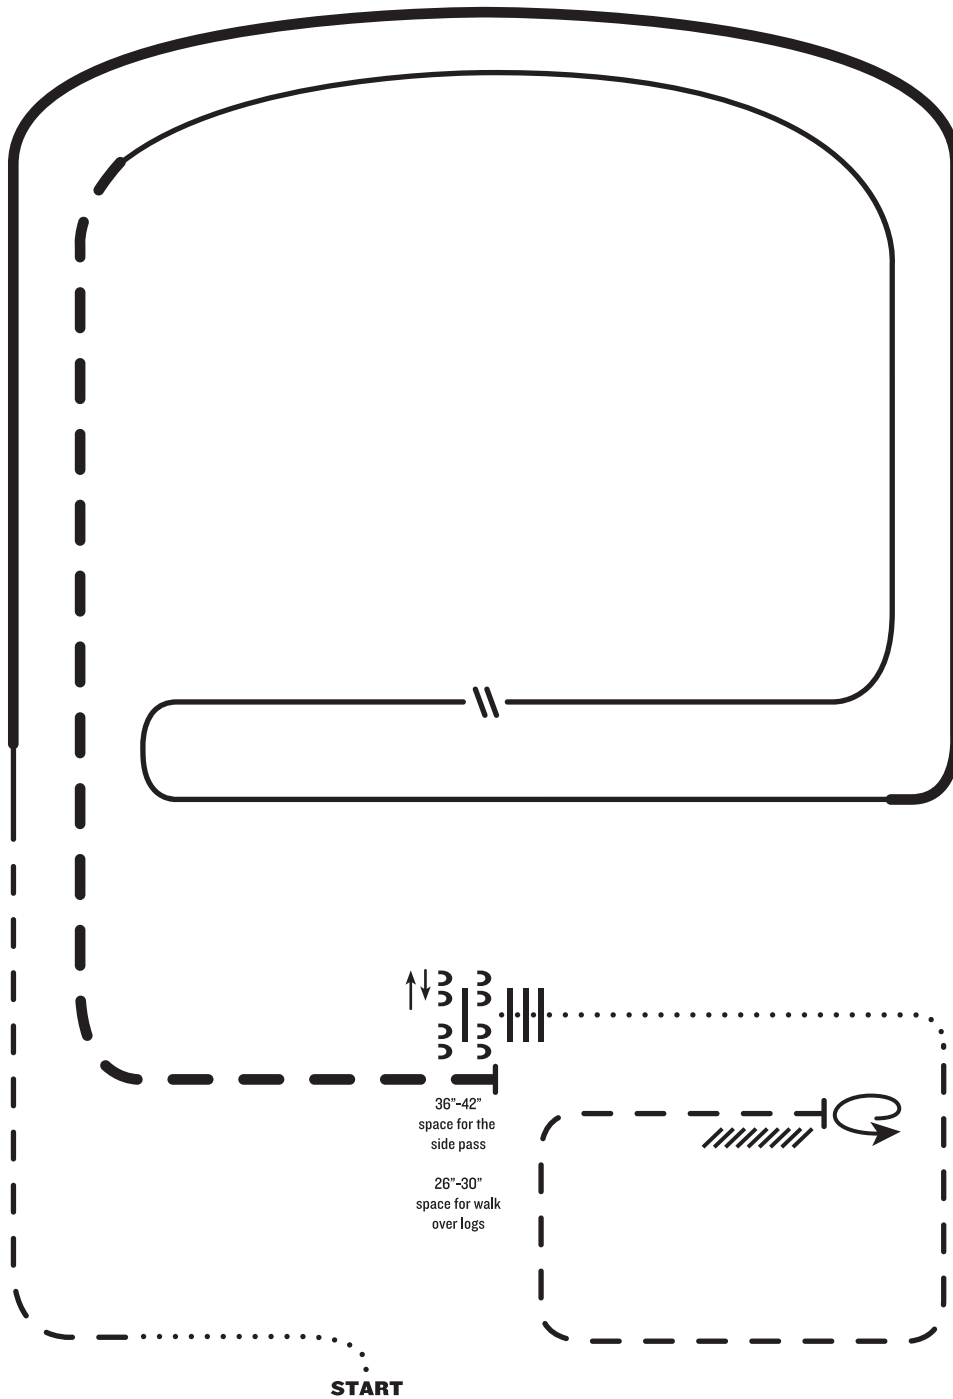

# RANCH RIDING - PATTERN 4

## LEGEND

.....	Walk
....	Extended Walk
- - -	Trot
- - -	Extended Trot
— — —	Lope
— — —	Extended Lope
//////	Back
//	Lead Change

1. Walk
2. Trot
3. Extended lope right lead
4. Lope right lead
5. Change leads (simple or flying)
6. Lope left lead
7. Extended trot
8. Stop, side pass left, side pass right, 1/2 way
9. Walk over logs
10. Walk
11. Trot square
12. Stop, 360° turn left, and back

Note: The drawn description of this pattern is only intended for the general depiction of the pattern. Exhibitors should utilize the arena space to best exhibit their horses.