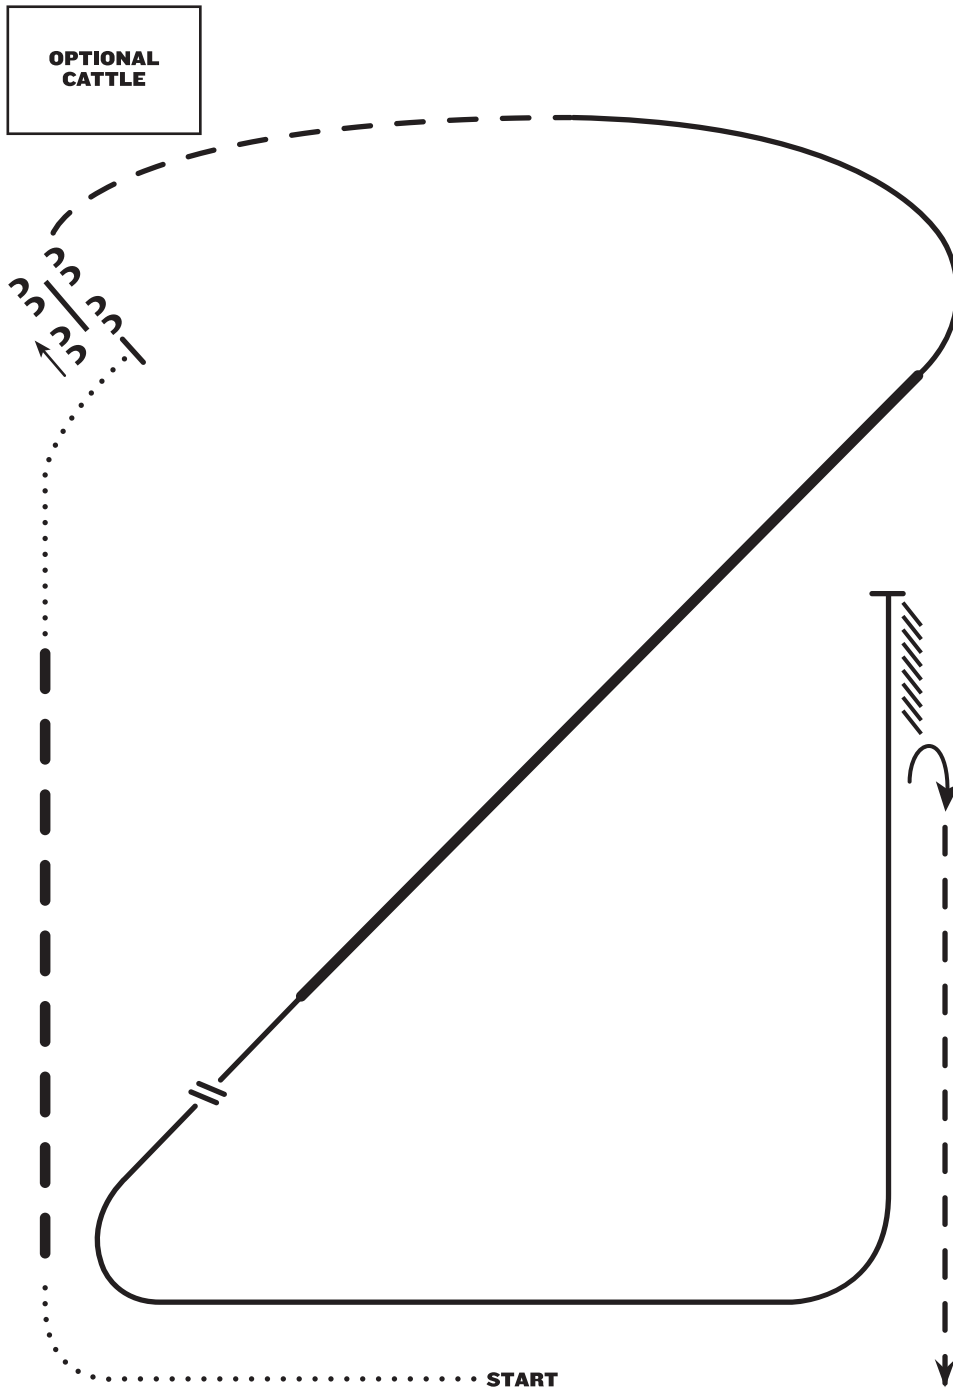

# RANCH RIDING - PATTERN 10

## LEGEND

.....	Walk
....	Extended Walk
- - -	Trot
- - - -	Extended Trot
— — —	Lope
— — — —	Extended Lope
////	Back
//	Lead Change

1. Walk
2. Extended trot
3. Walk
4. Stop, side pass left over log
5. Trot
6. Lope right lead
7. Extended lope right lead
8. Collect lope and change leads (simple or flying)
9. Lope left lead
10. Stop and back
11. 1/2 turn right
12. Trot

Note: The drawn description of this pattern is only intended for the general depiction of the pattern. Exhibitors should utilize the arena space to best exhibit their horses.