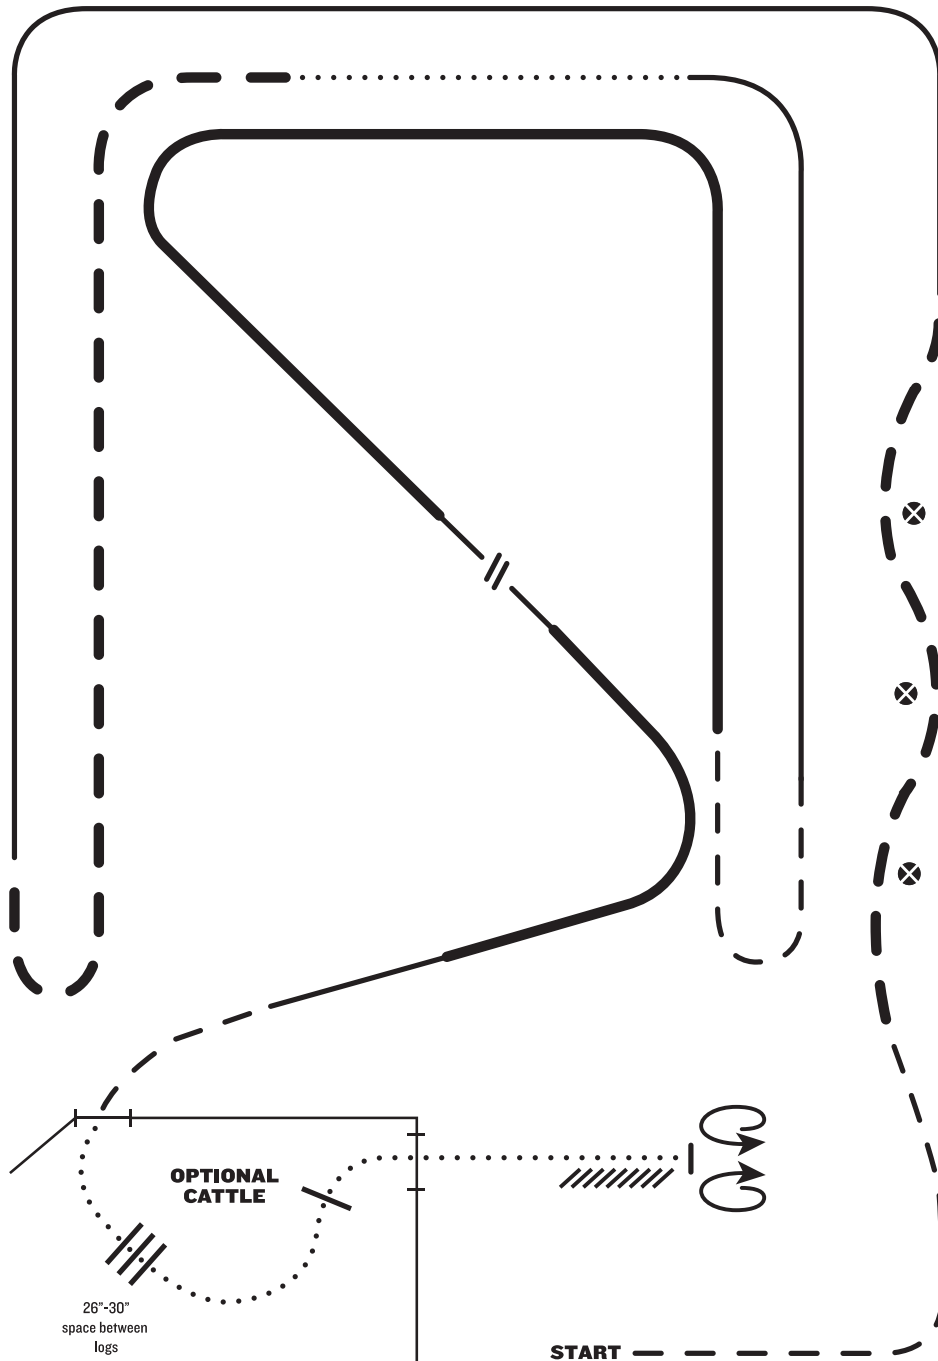

RANCH RIDING - PATTERN 14

LEGEND

.....	Walk
....	Extended Walk
- - -	Trot
- - - -	Extended Trot
— — —	Lope
— — — —	Extended Lope
////	Back
\\	Lead Change

1. Trot
2. Extended trot
3. Lope left lead
4. Extended trot
5. Walk
6. Lope right lead
7. Trot
8. Extended lope left lead
9. Collect lope, change leads (simple or flying), extended lope right lead, collect lope
10. Trot
11. Left hand push gate into pen
12. Walk over logs
13. Right hand push gate out of pen
14. Walk
15. Stop, 360° turn each direction (either direction 1st) (L-R or R-L)
16. Back

Note: The drawn description of this pattern is only intended for the general depiction of the pattern. Exhibitors should utilize the arena space to best exhibit their horses.